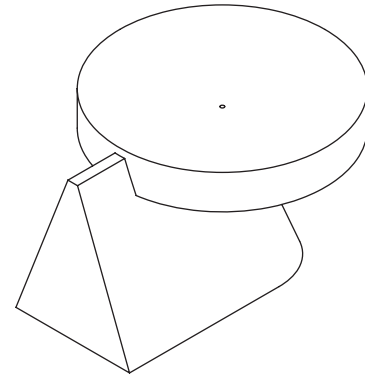

PULKRA

WWW.PULKRA.IT

COMPAGE INCENSE BURNER
BY MARTINELLI VENEZIA

MADE WITH ACRON®

SKU	CMPG.IB
MISURE/SIZE	15 X 12 X H. 8
FINITURE/ FINISHES	BLACK , WHITE , ORIGIN , SOUL , RED , DESIRE , HOPE MEMORY , TIME , PURE , MIND , LIFE
PESO/WEIGHT	1,2 KG
COLLI/PACKAGE	1