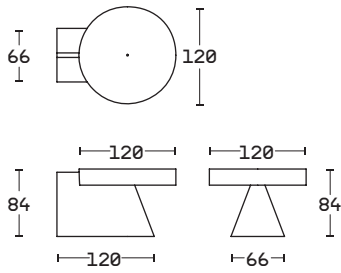

PULKRA

WWW.PULKRA.IT

COMPAGE INCENSE BURNER
BY MARTINELLI VENEZIA

MADE WITH ACRON®

SKU	CMPG.IB
MISURE/SIZE	15 X 12 X H. 8
FINITURE/ FINISHES	BLACK , WHITE , ORIGIN , SOUL , RED , DESIRE , HOPE MEMORY , TIME , PURE , MIND , LIFE
PESO/WEIGHT	1,2 KG
COLLI/PACKAGE	1