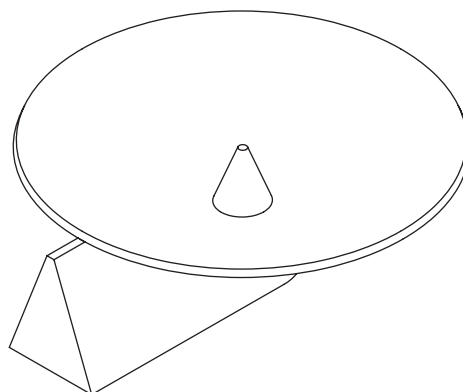

# PULKRA

WWW.PULKRA.IT

COMPAGE TRAY SMALL  
BY MARTINELLI VENEZIA

MADE WITH ACRON®

---

SKU	CMPG.TS
MISURE/SIZE	28,5 X 26 X H. 8,5
FINITURE/ FINISHES	BLACK , WHITE , ORIGIN , SOUL , RED , DESIRE , HOPE MEMORY , TIME , PURE , MIND , LIFE
PESO/WEIGHT	3 KG
COLLI/PACKAGE	1