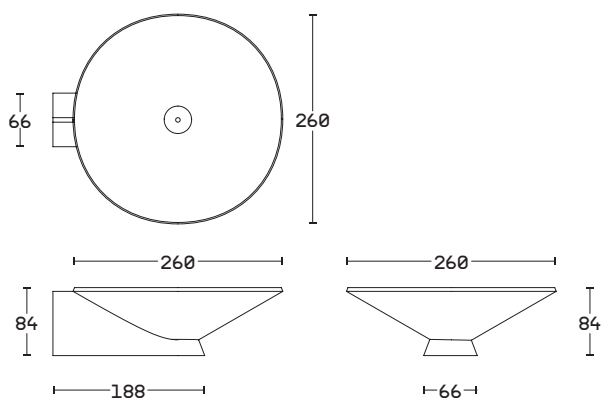

# PULKRA

WWW.PULKRA.IT

COMPAGE TRAY SMALL  
BY MARTINELLI VENEZIA

MADE WITH ACRON®

---

SKU	CMPG.TS
MISURE/SIZE	28,5 X 26 X H. 8,5
FINITURE/ FINISHES	BLACK , WHITE , ORIGIN , SOUL , RED , DESIRE , HOPE MEMORY , TIME , PURE , MIND , LIFE
PESO/WEIGHT	3 KG
COLLI/PACKAGE	1