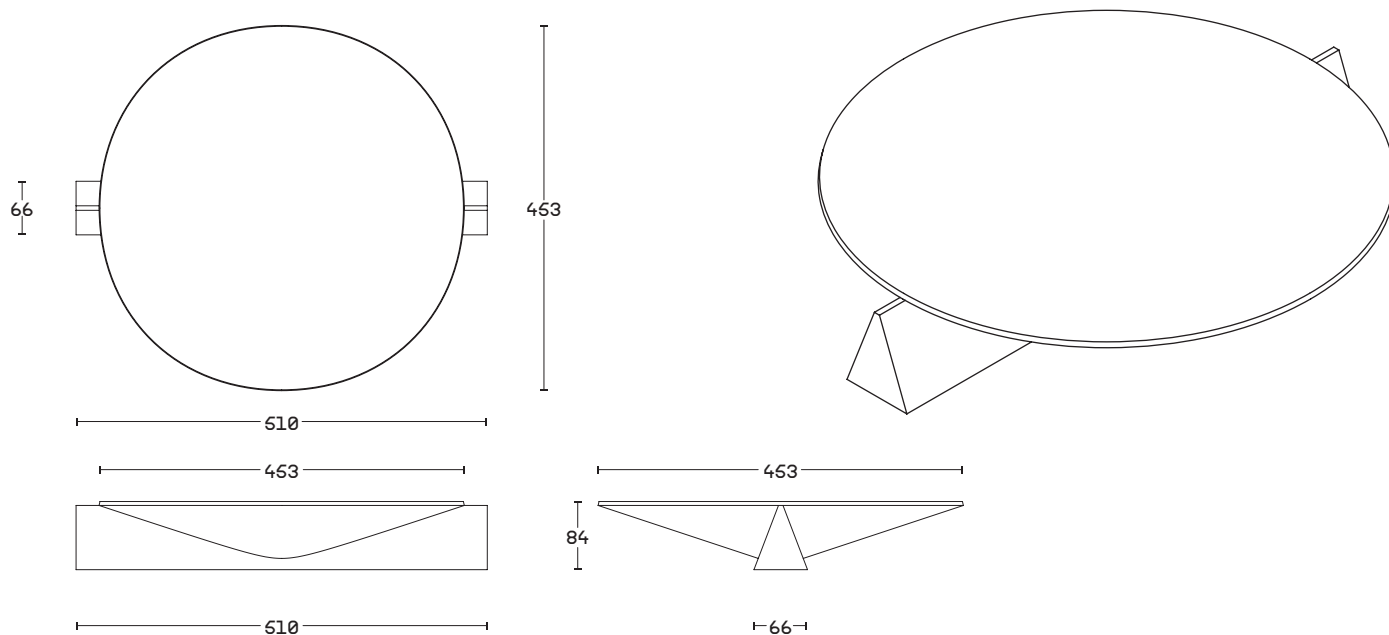

PULKRA

WWW.PULKRA.IT

COMPAGE TRAY XL
BY MARTINELLI VENEZIA

MADE WITH ACRON®

SKU	CMPG. TXL
MISURE/SIZE	51 X 45 X H. 8,5
FINITURE/ FINISHES	BLACK , WHITE , ORIGIN , SOUL , RED , DESIRE , HOPE MEMORY , TIME , PURE , MIND , LIFE
PESO/WEIGHT	8 KG
COLLI/PACKAGE	1