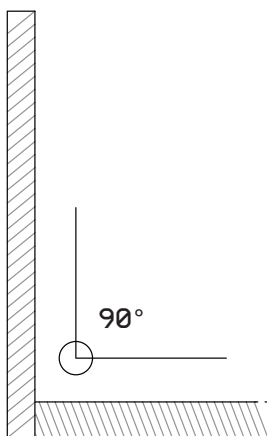

OK

IT • PRIMA DELLA POSA, ASSICURARSI CHE LA PARETE SIA PERFETTAMENTE IN BOLLA COMPLANARE E COMPATTA ED ADATTA AL SUPPORTO DEL PRODOTTO.

EN • BEFORE INSTALLATION, ENSURE THAT THE WALL IS PERFECTLY LEVEL, FLUSH, COMPACT, AND SUITABLE FOR SUPPORTING THE PRODUCT.