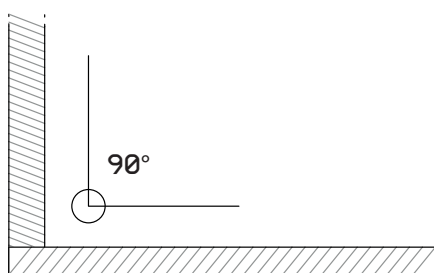

OK

IT • PRIMA DELLA POSA, ASSICURARSI CHE IL PAVIMENTO SOTTOSTANTE SIA PERFETTAMENTE E COMPLANARE, IN BOLLA E COMPATTO.

EN • BEFORE INSTALLATION, MAKE SURE THAT THE FLOOR IS PERFECTLY COPLANAR, LEVELED AND COMPACT.