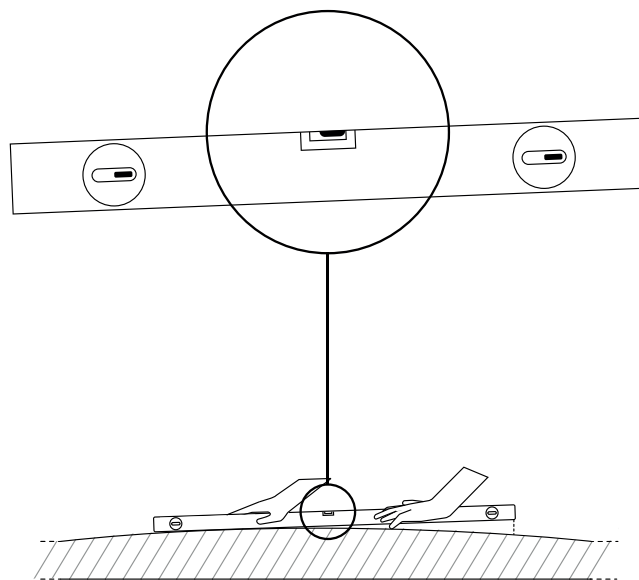

X1 MANUAL

NO!