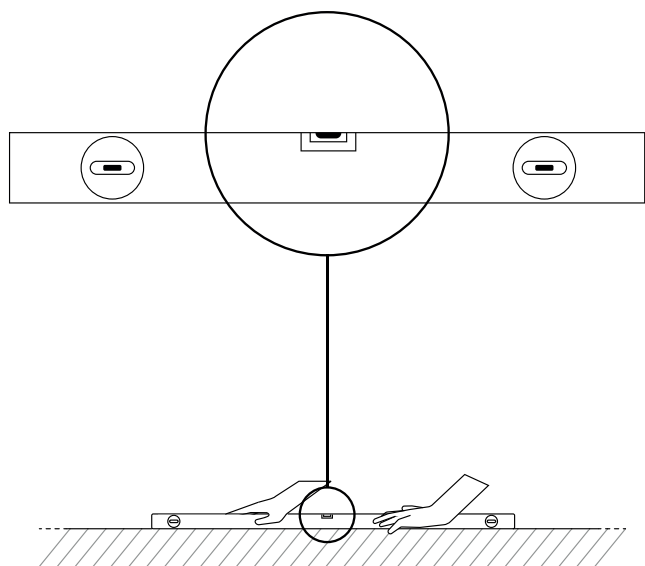

OK

NO!

OK

IT • PRIMA DELLA POSA, ASSICURARSI CHE IL PAVIMENTO SOTTOSTANTE SIA PERFETTAMENTE E COMPLANARE, IN BOLLA E COMPATTO.

EN • BEFORE INSTALLATION, MAKE SURE THAT THE FLOOR IS PERFECTLY COPLANAR, LEVELED AND COMPACT.